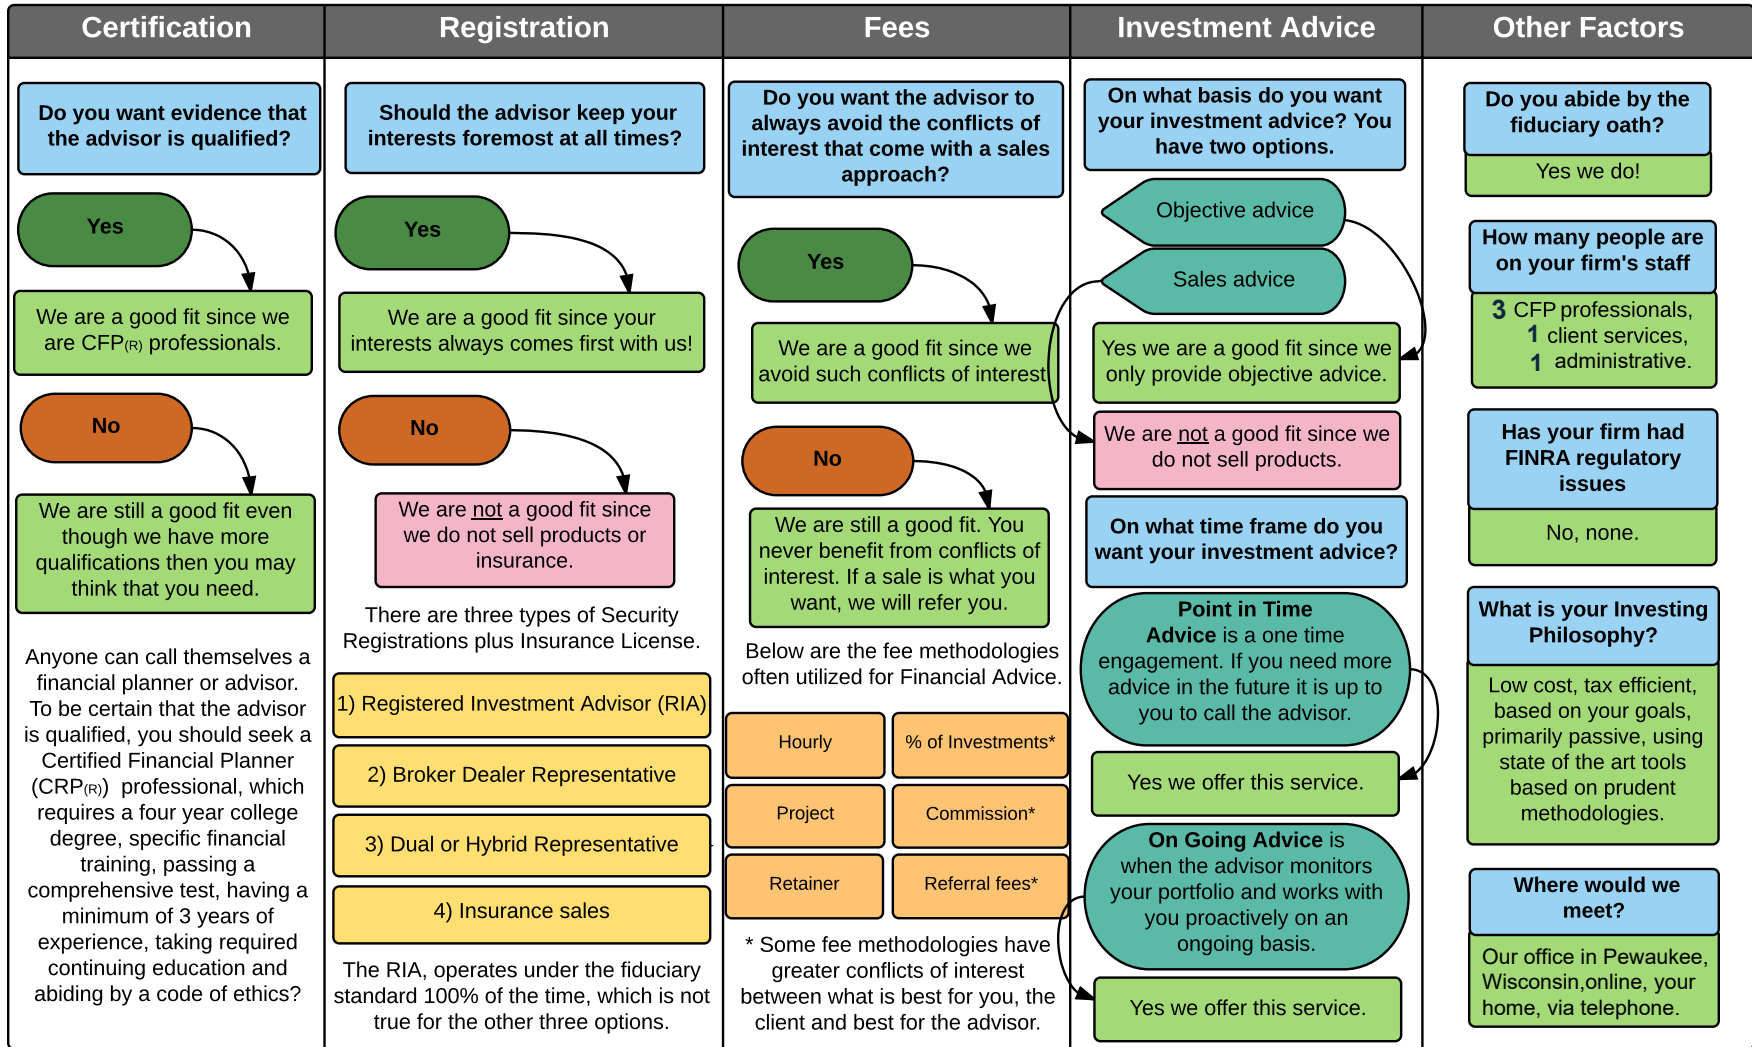

## Selecting a Financial Advisor - Are we a good fit for your needs?

Learn more at  
[www.ShakespeareWM.com](http://www.ShakespeareWM.com)  
 262-814-1600